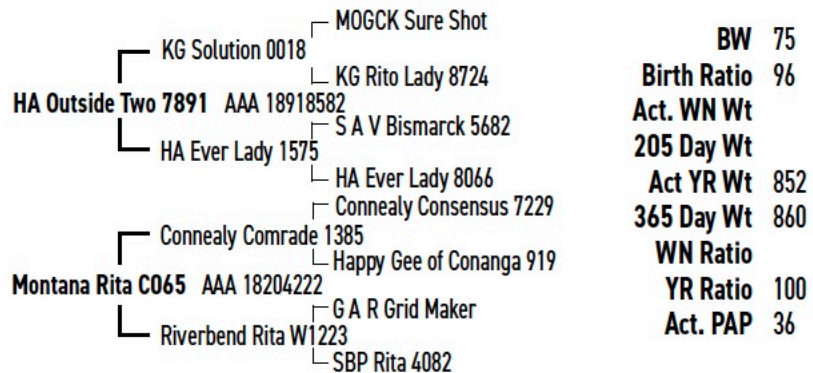

53

HT OUTSIDE TWO 3493

Tag 3493 • DOB: 06/01/23 • AAA 20730605 • Tattoo 3493

CED	BW	WW	YW	DMI	SC	DOC	Claw	Angle	PAP	HP	CEM	Milk	CW	Marb	RE	FAT	SM	SW	SF	SG	SB	SC	HS
4	0.8	75	132	1.01	1.12	19	0.65	0.55	2.55	7.4	7	27	57	0.65	0.52	0.05	46	75	102	49	151	242	0.35

20%

Notes: A natural calf by HA Outside Two and Montana Rita C065, one of our better donors. He has the classic Outside Two build, big deep-ribbed and thick with an impressive muscle structure. He also has Outside Two's growth profile, producing strong growth to weaning and into the future. He is relatively feed efficient and carries a 20% \$W. Docile with good feet, this bull will roam the hills aggressively doing his job. His actual PAP is 36.