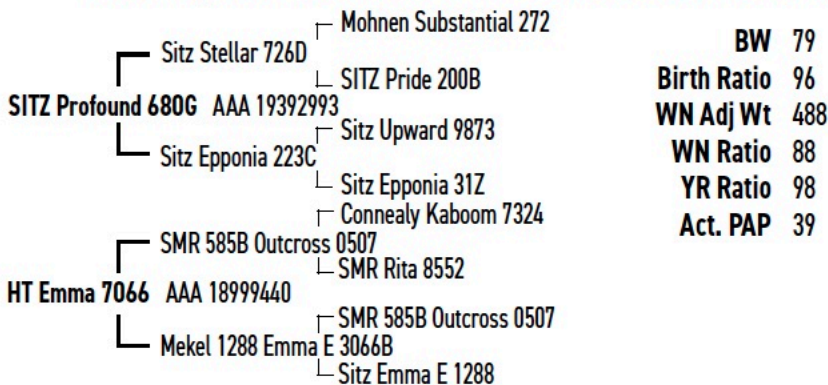

83

HT PROFOUND 2242

Bull • Tag 2242 • DOB: 04/21/22 • AAA 20408246 • Tattoo 2242

BW 79
Birth Ratio 96
WN Adj Wt 488
WN Ratio 88
YR Ratio 98
Act. PAP 39

CED	BW	WW	YW	DMI	SC	DOC	Claw	Angle	PAP	HP	CEM	Milk
8	-2.9	44	102	0.89	0.59	16	0.39	0.44	0.5	8.6	5	29

2

15

CW	Marb	RE	FAT	SM	SW	SF	SG	SB	SC
31	0.4	0.41	0.015	61	49	79	37	116	211

Notes: Good bull, great feet, touch of leather. Actual PAP 39.