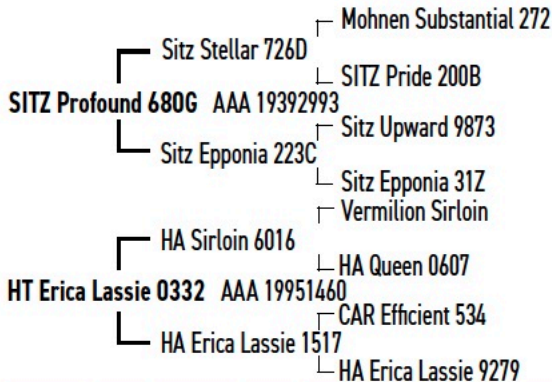

92

HT PROFOUND 2342

Bull • Tag 2342 • DOB: 05/06/22 • AAA 20730590 • Tattoo 2342

BW 65
Birth Ratio 92
WN Adj Wt 602
WN Ratio 101
YR Ratio 96
Act. PAP 40

SITZ Profound 680G AAA 19392993

HT Erica Lassie 0332 AAA 19951460

CED	BW	WW	YW	DMI	SC	DOC	Claw	Angle	PAP	HP	CEM	Milk
5	-0.9	53	98	0.78	1.63	14	0.46	0.44	-0.84	14	7	26

15

10

15

CW	Marb	RE	FAT	SM	SW	SF	SG	SB	SC
39	0.31	0.54	0.012	69	56	79	34	113	216

Notes: Easy and smooth traveling bull who will cover country. Actual PAP 40.