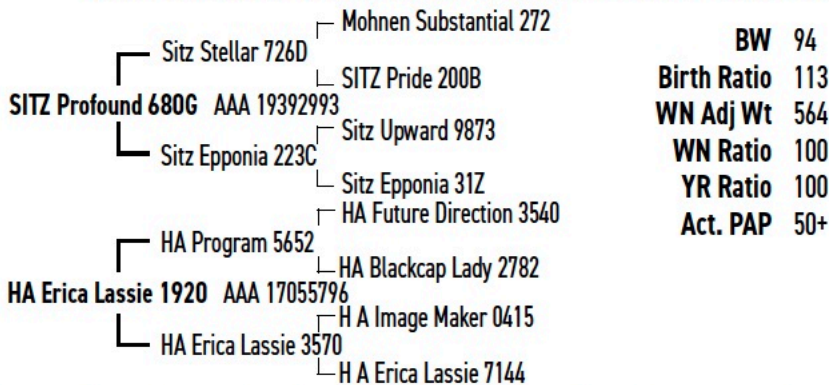

LOT 55

55

HT PROFOUND 2302

Bull • Tag 2302 • DOB: 04/27/22 • AAA 20579358 • Tattoo 2302

CED	BW	WW	YW	DMI	SC	DOC	Claw	Angle	PAP	HP	CEM	Milk
-4	3.5	71	135	1.52	1.18	6	0.53	0.52	2.74	12.1	1	26

15

CW	Marb	RE	FAT	SM	SW	SF	SG	SB	SC
46	0.47	0.61	-0.018	47	59	85	46	131	217

15

Notes: Good powerful, cow bull with nice top and great hip and growth potential.