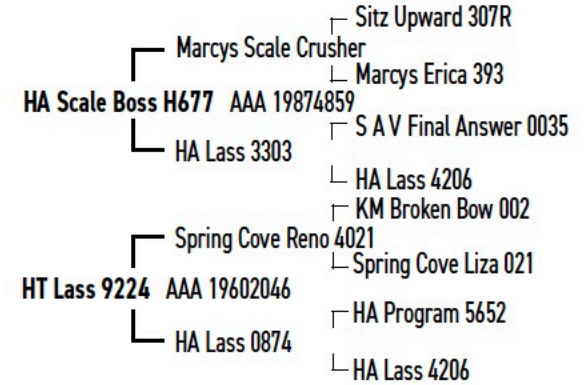

LOT 20

20

HT SCALE BOSS 2103

Bull • Tag 2103 • DOB: 04/06/22
AAA 20408115 • Tattoo 2103

BW 66
Birth Ratio 84
WN Adj Wt 499
WN Ratio 91
YR Ratio 102
Act. PAP 41

CED	BW	WW	YW	DMI	SC	DOC	Claw	Angle	PAP	HP	CEM	Milk	CW	Marb	RE	FAT	SM	SW	SF	SG	SB	SC
14	-1.3	69	120	1.16	0.77	33	0.46	0.47	3.18	12.3	12	31	50	0.4	1	-0.012	73	74	87	47	134	247
4	10					2					15	20			10	20		15				

Notes: Heifer bull prospect with growth potential. This bull has a great phenotype, deep-ribbed and powerful with strong maternal. He is very docile. Dam is a daughter of Spring Cove Reno 4021 and HA Lass 0874 one of our better donors. Actual PAP 41.