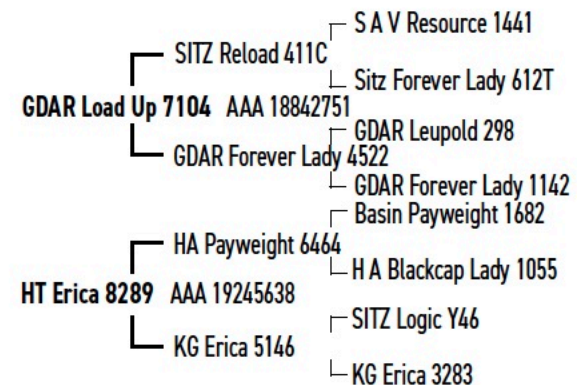

LOT 32

32

HT LOAD UP 2182

Bull • Tag 2182 • DOB: 04/14/22
AAA 20452510 • Tattoo 2182

BW 97
Birth Ratio 120
WN Adj Wt 579
WN Ratio 104
YR Ratio 103
Act. PAP 41

CED	BW	WW	YW	DMI	SC	DOC	Claw	Angle	PAP	HP	CEM	Milk	CW	Marb	RE	FAT	SM	SW	SF	SG	SB	SC
1	3.1	77	133	2.19	1.21	27	0.43	0.37	2.79	10.2	3	30	47	0.39	0.33	0.039	84	76	70	33	103	218
		15	20			15		10									10	10				

Notes: Son of a phenotypical favorite at Hollow Top, GDAR Load Up 7104. Load Up 7104 stamps his offspring with his deep, thick, and moderate frame with excellent feet. This bull has the Load Up look coupled with good growth, feet, docility. Actual PAP 41.