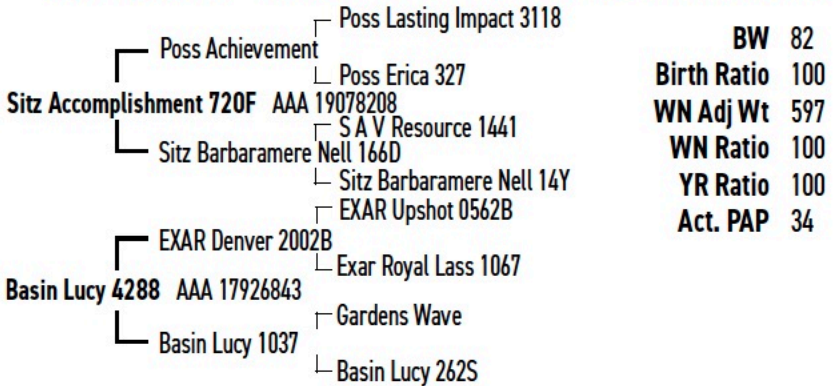

LOT 31

31

HT ACCOMPLISHMENT 2170

Bull • Tag 2170 • DOB: 04/12/22 • AAA 20431082 • Tattoo 2170 • E

BW 82
Birth Ratio 100
WN Adj Wt 597
WN Ratio 100
YR Ratio 100
Act. PAP 34

CED	BW	WW	YW	DMI	SC	DOC	Claw	Angle	PAP	HP	CEM	Milk
8	1.9	74	135	1.45	1.36	5	0.41	0.4	0.46	14	13	19
		20	15		20		20	15			10	

CW	Marb	RE	FAT	SM	SW	SF	SG	SB	SC
67	0.51	0.76	0.034	60	59	114	46	160	268
15						10			

Notes: This is a Hollow Top favorite. His sire is Sitz Accomplishment 720F, the top selling bull at the 2019 Sitz Spring sale. His Dam is Basin Lucy 4288, the top selling bred cow at the 2020 Nile sale, and the dam of Basin Deposit 6249. Bull has good disposition, strong growth, maternal, 20%tile Claw and Angle and an actual PAP of 34.