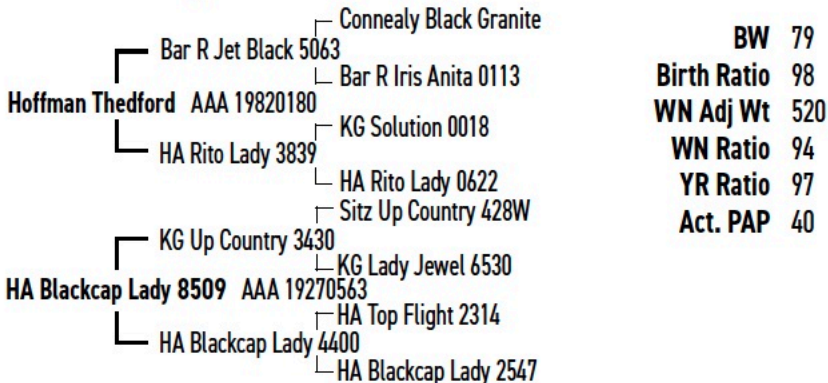

HT THEDFORD 2179

Bull • Tag 2179 • DOB: 04/13/22 • AAA 20452472 • Tattoo 2179

CED	BW	WW	YW	DMI	SC	DOC	Claw	Angle	PAP	HP	CEM	Milk
18	-2.8	61	109	0.9	1.31	19	0.54	0.37	0.22	14.6	13	30

1 2 10 10

CW	Marb	RE	FAT	SM	SW	SF	SG	SB	SC
50	0.36	0.55	0.025	84	71	93	36	128	250

10 20

Notes: Good well made, deep and clean-topped bull from one of our better cows. Excellent feet and actual PAP of 40.