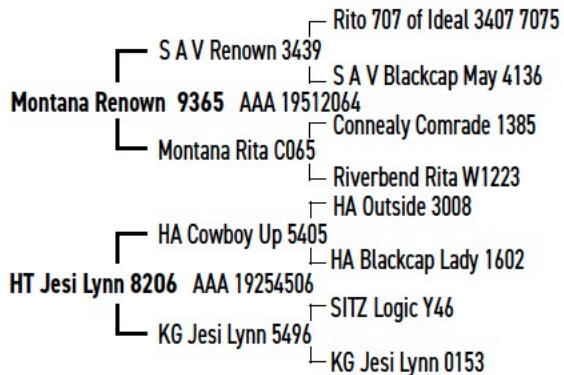

# HT RENOWN 3448

Tag 3448 • DOB: 05/19/23 • AAA 21047060 • Tattoo 3448

BW 86  
 Birth Ratio 112  
 Act. WN Wt 520  
 205 Day Wt 572  
 Act YR Wt 642  
 365 Day Wt 673  
 WN Ratio 109  
 YR Ratio 96  
 Act. PAP 47

CED	BW	WW	YW	DMI	SC	DOC	Claw	Angle	PAP	HP	CEM	Milk	CW	Marb	RE	FAT	SM	SW	SF	SG	SB	SC	HS
5	1	59	98	0.3	0.38	27	0.38	0.44	6.34	14.3	1	36	28	0.31	0.45	0.054	92	74	66	31	97	218	0.47

5%

15%

15%

5%

3%

20%

Notes: Lot 89 is relatively young bull, a son of Montana Renown by HT Jesi Lynn 8206, a daughter of HA Cowboy Up 5405. The bull is moderate-framed, compact, muscled, and feed efficient with a 5% DMI. He has excellent Docility, Claw and Angle EPDs, all three of which are in the top 15% of the herd. He has 3% and 20% \$M and \$W EPDs as well.