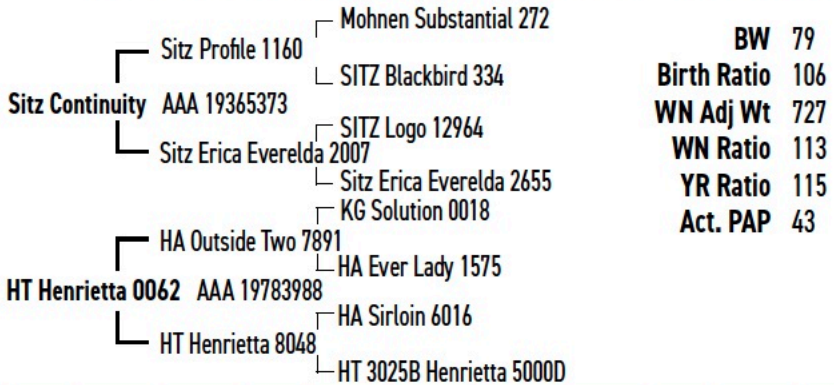

LOT 2

2

HT CONTINUITY 2033

Bull • Tag 2033 • DOB: 03/11/22 • AAA 20412560 • Tattoo 2033

| CED | BW | WW | YW | DMI | SC | DOC | Claw | Angle | PAP | HP | CEM | Milk |
|-----|-----|----|-----|------|------|-----|------|-------|------|------|-----|------|
| 8 | 0.6 | 80 | 140 | 1.49 | 1.21 | 20 | 0.46 | 0.56 | 0.11 | 13.5 | 8 | 30 |

10 15

| CW | Marb | RE | FAT | SM | SW | SF | SG | SB | SC |
|----|------|------|-------|----|----|----|----|-----|-----|
| 50 | 0.68 | 0.62 | 0.043 | 86 | 83 | 85 | 52 | 136 | 262 |

5 3

Notes: A well muscled, power packed son of Sitz Continuity. He combines a deep, balanced phenotype with good feet and a 5%tile \$M. His 113 and 115 wean and yearling ratios, combined with his 15th%tile WN and YR EPDs and 3%tile \$W reflect his strong ability to produce calves with a lot of grow. He has an actual PAP of 43.