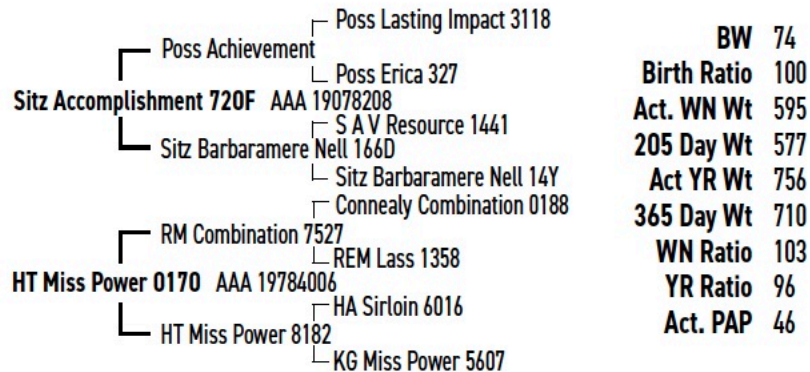

94

HT ACCOMPLISHMENT 3113

Tag 3113 • DOB: 03/21/23 • AAA 20678367 • Tattoo 3113

BW 74
Birth Ratio 100
Act. WN Wt 595
205 Day Wt 577
Act YR Wt 756
365 Day Wt 710
WN Ratio 103
YR Ratio 96
Act. PAP 46

CED	BW	WW	YW	DMI	SC	DOC	Claw	Angle	PAP	HP	CEM	Milk	CW	Marb	RE	FAT	SM	SW	SF	SG	SB	SC	HS
5	2.1	61	107	1.23	1.93	11	0.61	0.53	-1.05	12.6	7	21	31	0.6	0.41	0.067	57	54	65	44	109	198	0.79

4%

10%

Notes: This Accomplishment son is a moderately framed bull with good feet and docility. He has a 10% PAP EPD and his actual PAP is 46.