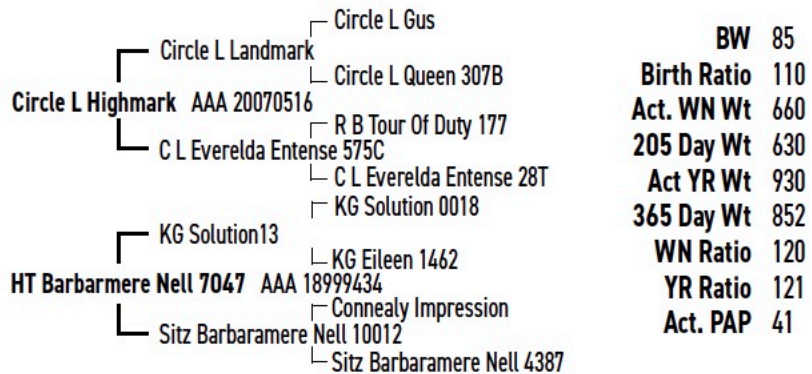

25

HT HIGHMARK 3272

Tag 3272 • DOB: 04/09/23 • AAA 20715496 • Tattoo 3272

CED	BW	WW	YW	DMI	SC	DOC	Claw	Angle	PAP	HP	CEM	Milk	CW	Marb	RE	FAT	SM	SW	SF	SG	SB	SC	HS
7	1.7	73	137	1.73	0.9	26	0.4	0.4	2.07	13.4	9	29	74	0.32	1.04	0.007	67	67	120	42	162	277	0.43

20%

20%

15%

15%

10%

15%

10%

Notes: Lot 25 is a stout, deep-ribbed bull, thick from shoulder to tail. Good growth profile with 20% YW, 20% MW and 10% MH, and his Dam's Production Record has 4 calves at 109 WR and 107 YR. Docile with great feet, good maternal and balanced \$Values. Actual PAP is 41.