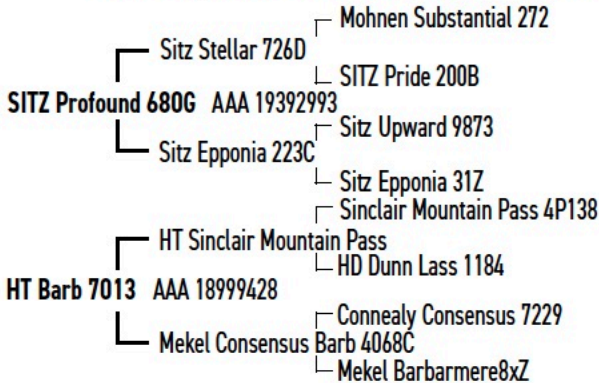

LOT 8

8

# HT PROFOUND 2166

Bull • Tag 2166 • DOB: 04/12/22 • AAA 20408119 • Tattoo 2166

BW 95  
 Birth Ratio 116  
 WN Adj Wt 585  
 WN Ratio 106  
 YR Ratio 100  
 Act. PAP 44

CED	BW	WW	YW	DMI	SC	DOC	Claw	Angle	PAP	HP	CEM	Milk
5	1.4	61	121	1.85	0.86	9	0.41	0.43	-0.18	13.5	9	30

20                      20

CW	Marb	RE	FAT	SM	SW	SF	SG	SB	SC
61	0.68	0.19	0.07	61	58	105	44	148	253

15

Notes: Power bull with big top. Easy going, with good feet and actual PAP of 44.