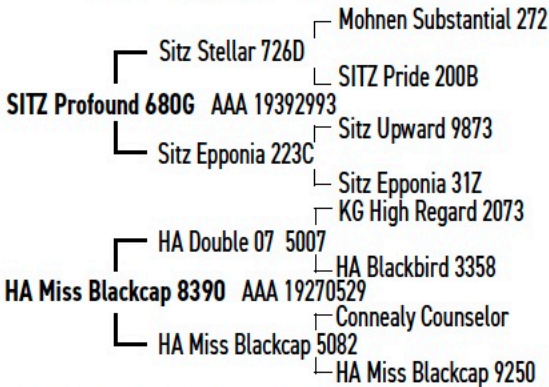

LOT 6

6

# HT PROFOUND 2222

Bull • Tag 2222 • DOB: 04/19/22 • AAA 20408130 • Tattoo 2222

BW 79  
 Birth Ratio 98  
 WN Adj Wt 611  
 WN Ratio 111  
 YR Ratio 107  
 Act. PAP 36

CED	BW	WW	YW	DMI	SC	DOC	Claw	Angle	PAP	HP	CEM	Milk
11	-1.3	68	129	1.83	1.5	16	0.39	0.56	2.26	15.3	4	35
15	10				15		15			20		10

CW	Marb	RE	FAT	SM	SW	SF	SG	SB	SC
52	0.36	0.28	0.03	67	73	82	32	114	215

15

**Notes: Another of our favorites. Easy going, big, deep, straight-backed and muscled son of Sitz Profound 680G. A heifer bull prospect, with strong maternal, good feet and a 36 actual PAP.**