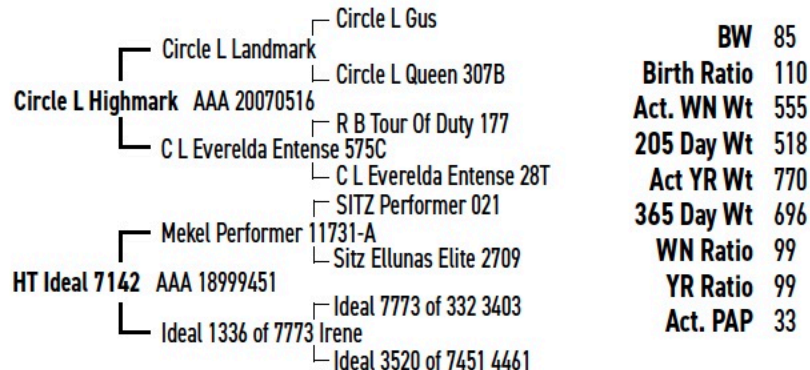

29

HT HIGHMARK 3161

Tag 3161 • DOB: 03/31/23 • AAA 20684633 • Tattoo 3161

CED	BW	WW	YW	DMI	SC	DOC	Claw	Angle	PAP	HP	CEM	Milk	CW	Marb	RE	FAT	SM	SW	SF	SG	SB	SC	HS
9	-1.1	47	84	0.38	1.12	11	0.41	0.51	-2.29	11.8	10	18	30	0.48	0.34	0.02	56	42	79	41	120	212	0.41
	10%			10%			20%		2%														

Notes: Lot 29 is a stout, well structured, moderate-framed bull. He is feed efficient with a 10% DMI and 15% \$EN. He is docile with great feet and an actual PAP of 33.