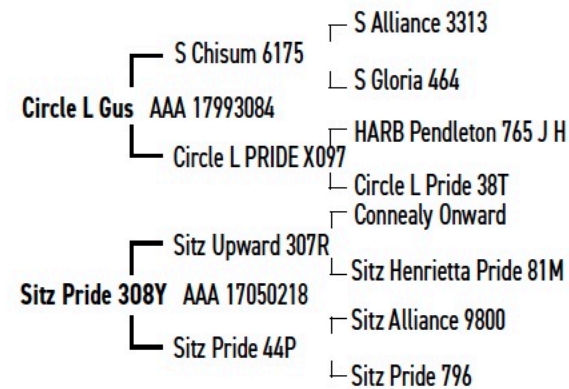

LOT 24

24

HT GUS 2157

Bull • Tag 2157 • DOB: 04/10/22
AAA 20452041 • Tattoo 2157 • E

BW 83
Birth Ratio 100
WN Adj Wt 599
WN Ratio 100
YR Ratio 100
Act. PAP 50+

CED	BW	WW	YW	DMI	SC	DOC	Claw	Angle	PAP	HP	CEM	Milk	CW	Marb	RE	FAT	SM	SW	SF	SG	SB	SC
12	-0.6	63	110	1.34	0.08	17	0.43	0.58	1.27	12.1	14	26	53	0.66	0.58	0.04	83	69	92	50	142	267

10

15

5

10

Notes: High CED heifer bull with growth and maternal. Stout bull with good feet and disposition.