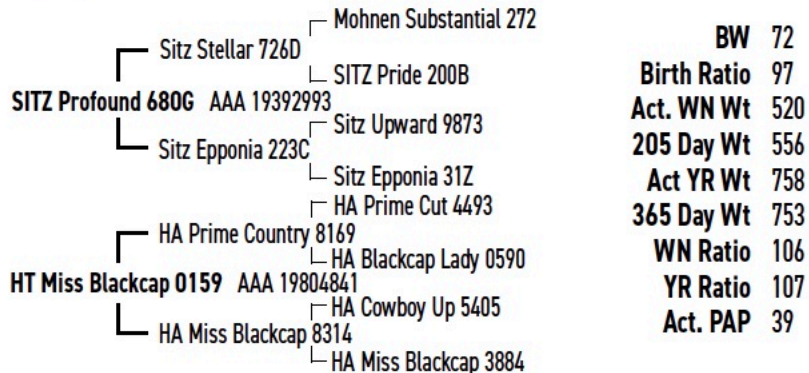

14

HT PROFOUND 3338

Tag 3338 • DOB: 04/23/23 • AAA 21033847 • Tattoo 3338

CED	BW	WW	YW	DMI	SC	DOC	Claw	Angle	PAP	HP	CEM	Milk	CW	Marb	RE	FAT	SM	SW	SF	SG	SB	SC	HS
6	1.2	62	119	1.61	1.73	9	0.37	0.52	2.44	10.7	-2	29	43	1.06	0.22	0.054	51	61	81	64	145	239	0.43
				10%			10%							20%									

Notes: Lot 14 is a good-looking CAB qualified bull with the classic Profound look. He is very deep-ribbed and thick from shoulder to tail. He has great feet and an actual PAP of 39.