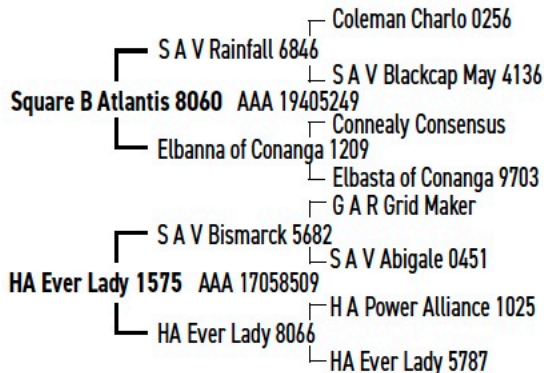

78

HT ATLANTIS 3364

Tag 3364 • DOB: 04/25/23 • AAA 20699307 • Tattoo 3364 • ET

SQUARE B ATLANTIS 8060

HA EVER LADY 1575

BW 79
 Birth Ratio 100
 Act. WN Wt 560
 205 Day Wt 563
 Act YR Wt 704
 365 Day Wt 681
 WN Ratio 100
 YR Ratio 100
 Act. PAP 38

CED	BW	WW	YW	DMI	SC	DOC	Claw	Angle	PAP	HP	CEM	Milk	CW	Marb	RE	FAT	SM	SW	SF	SG	SB	SC	HS
0	3.6	69	117	1.11	0.89	20	0.36	0.49	1.39	13.5	5	34	57	0.51	1.26	-0.027	67	67	98	56	154	267	0.59

10%

10%

3%

10%

Notes: Lot 78 is an ET Square B Atlantis by our donor, HA Everlady 1575. This bull has excellent feet (10% Claw and Angle EPDs and an actual PAP of 38).