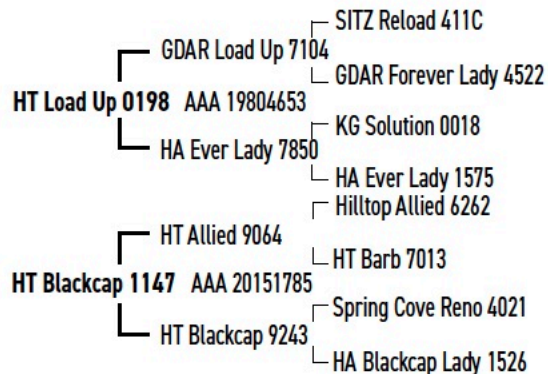

# 82

# HT LOAD UP 3289

Tag 3289 • DOB: 04/13/23 • AAA 20657396 • Tattoo 3289

**BW** 65  
**Birth Ratio** 95  
**Act. WN Wt** 475  
**205 Day Wt** 527  
**Act YR Wt** 614  
**365 Day Wt** 642  
**WN Ratio** 100  
**YR Ratio** 91  
**Act. PAP** 42

CED	BW	WW	YW	DMI	SC	DOC	Claw	Angle	PAP	HP	CEM	Milk	CW	Marb	RE	FAT	SM	SW	SF	SG	SB	SC	HS
9	-1.5	59	102	1.1	1.29	21	0.51	0.48	2.65	13.8	9	37	43	0.61	0.21	0.021	70	72	83	45	128	236	0.35

10%

4%

**Notes: Lot 82 is another Load Up heifer bull. Compact, muscled, deep-ribbed and thick, HT Load Up 3289 has heifer oriented CED and BW EPDs coupled with good Maternal EPDs. He has good feet, docility and actual PAP of 42.**